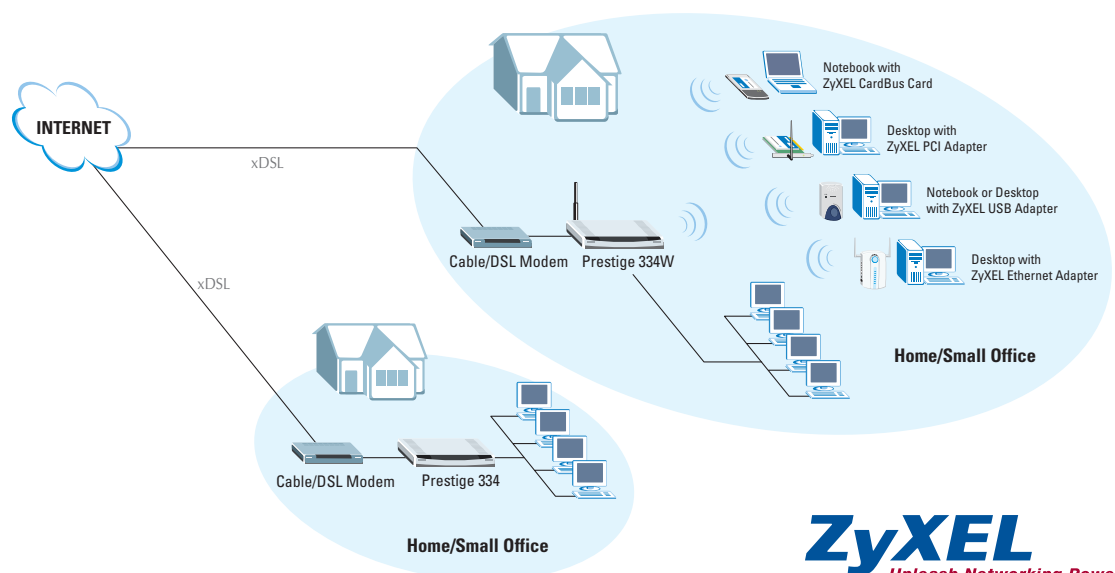

Prestige 334

Broadband Router with Firewall

Prestige 334W

802.11g Wireless Broadband Router with Firewall

Share your Internet connection between multiple PCs, all with solid security! Designed for home and small office applications, ZyXEL's Prestige 334/334W allows your household or office computers to share an Internet connection with secure and protected communication. Better yet, with a built-in Access Point, the Prestige 334W wireless security sharing router allows you to get connected, share resources, and exchange files anywhere in the house or office, minimizing deployment costs, effort and time.

Private & Safe Care

Content filtering prevents undesirable advertising or Web content from being displayed by blocking potentially harmful material. You will be informed of network activities through event logs and e-mail alerts that help you maintain and monitor the network. Internet access can be further managed by time-of-day scheduling as well as budget control, features that allow parents to restrict and control their children's access to the Internet.

Easy Installation

The ZyXEL installation wizard makes installation a cinch. With the user-friendly, web-based configurator, you can easily setup and enjoy your Internet sharing router in a matter of minutes.

*Smartbit test result (TCP/IP)

Application Diagram

Prestige 334 Broadband Router with Firewall

Prestige 334W 802.11g Wireless Broadband Router with Firewall

Features

Prestige 334/Prestige 334W

- Built-in 4-port 10/100Mbps switch with auto-MDIX enables you to easily share the Internet connection with multiple computers
- True SPI firewall with DoS; securely protect your internal network from intruders
- Content filtering blocks undesirable Web content to protect minors
- Build secure, site-to-site connections with IPSec VPN tunnels; eliminate the expense of leasing lines
- Internet access can be programmed by time-of-day usage or budget control
- Supports up to 256 users and multi-NAT