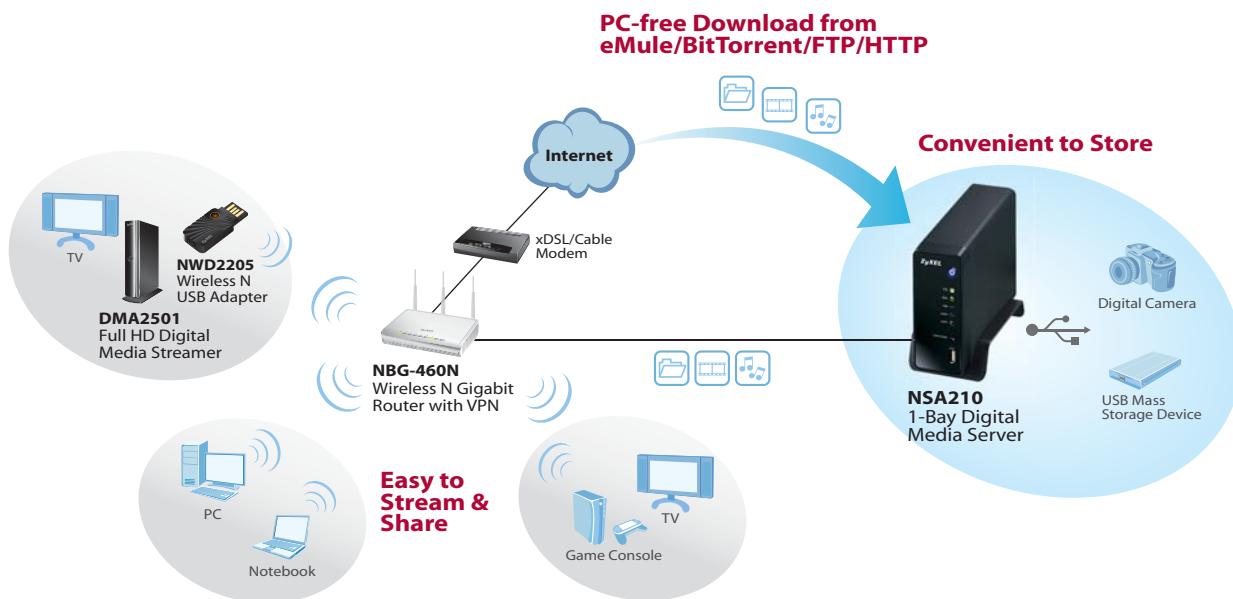

Intuitive user interface integrated with media player

With the user-friendly installation wizard, it's easy and simple to manage and backup media files. Through an intuitive user interface integrated with the media player, you can play music and photo slide shows directly from NSA210. The NSA210 also allows you to create a music playlist and play it on the background for photo slide shows.

Powerful auto download/upload platforms freeing up your PC

For saving your power usage, the NSA210's platform allows you to continuously download/upload files without powering on PC.

HTTP

With the link capture support, you can just simply click on the hyperlink of the file in your web browser and the download link will be recognized by the NSA210. Then the file will be downloaded even if the PC is off. This is particularly useful for large and lengthy downloads, efficient to save enormous power and helpful for freeing up system resources of your computer.

In addition, the "Backup Planner" provides you the solutions of instant backup and scheduled backup from the NSA210 to other NSA or external storage devices. Just by simple setup steps, you can plan your backup schedule per your needs. Advanced functions such as data compression and synchronization also optimize the bandwidth and time for high-performance data backup.

NSA210 1-Bay Digital Media Server

Front Panel

Rear Panel

Application Diagram

For more product information, visit us on the web at www.ZyXEL.com

Copyright © 2011 ZyXEL Communications Corp. All rights reserved. ZyXEL, ZyXEL logo are registered trademarks of ZyXEL Communications Corp. All other brands, product names, or trademarks mentioned are the property of their respective owners. All specifications are subject to change without notice.